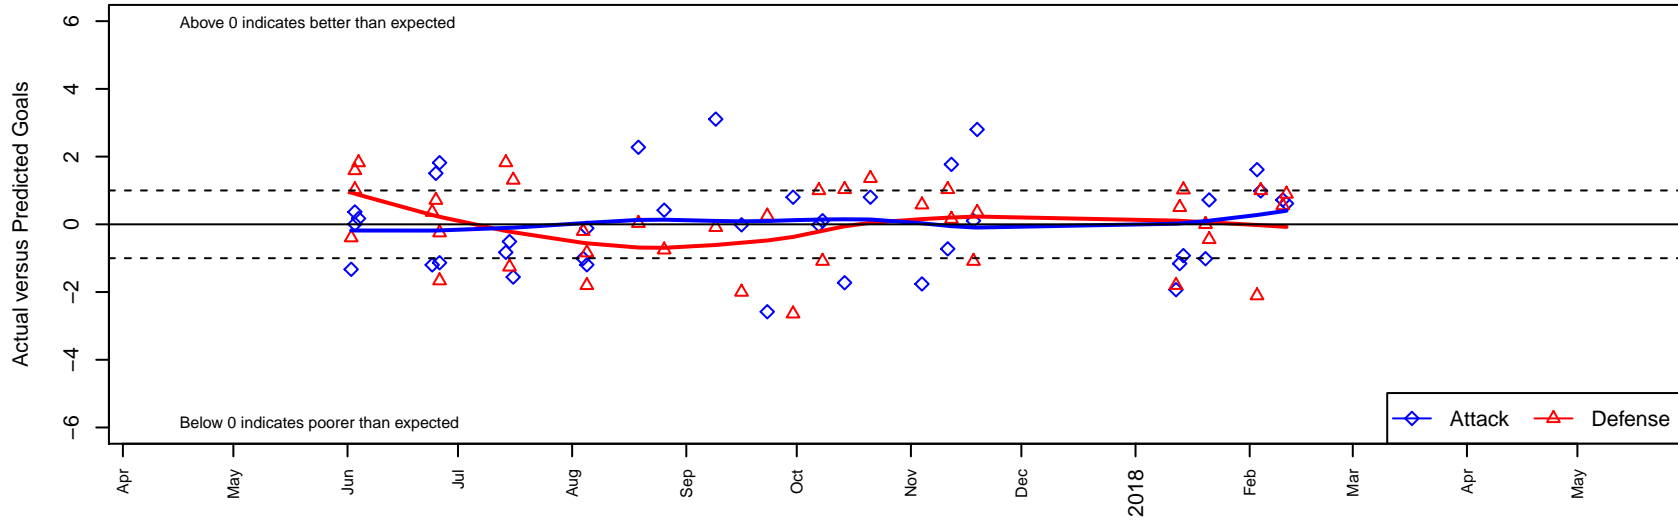

FPSC Fury Black B00

Franklin Pierce SC
 Tacoma, WA
 B00 total strength=1752
 attack=33.33 defense=21.95
 fall league = PSPL WNPL U18

alt names used:
 FPSC Fury B00 Black
 FPSC FURY B00 BLACK
 FPSC FURY B00 BLACK (WA)
 FPSC FURY B00 BLACK (WA)
 FPSC Fury B00 Black
 FPSC Fury B00 Black

Venues played:
 2017 Showcase of Champions U18
 2017 US Club Regionals B00
 2017 Nike Crossfire Challenge Super Group U'
 2017 WA Rush Cup BU19 Gold
 2017 PSPL WNPL U18
 2017 WA Cup Gold U18
 2017 PacNW Winter Classic 99/00 Premier
 2017 PSPL Win HS Super League U18

FPSC Fury Black B00
 Dots are actual minus expected GF (blue circles) and GA (red triangles).
 Blue line is smoothed change in attack strength. Red is smoothed change in defense strength.

**attack and defense variance (black dot)
relative to other teams
and top 10 in region**