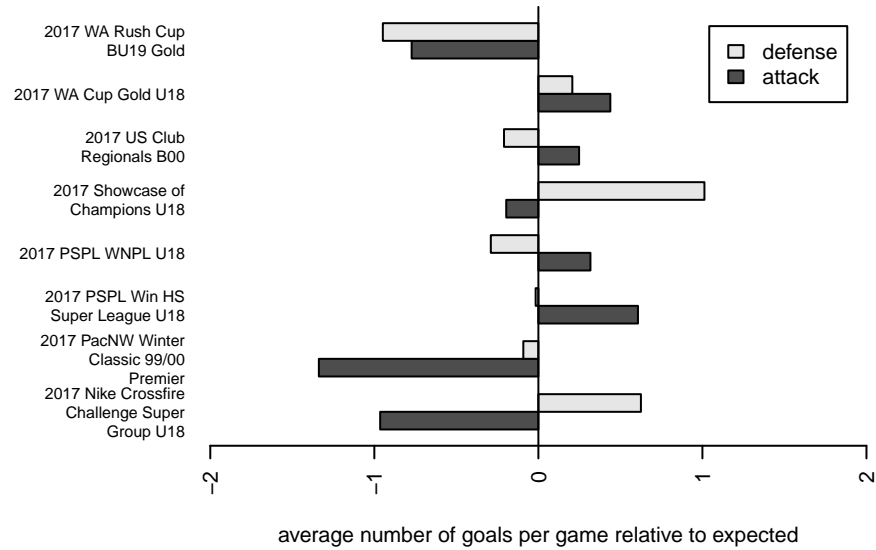

Performance relative to 13 month average