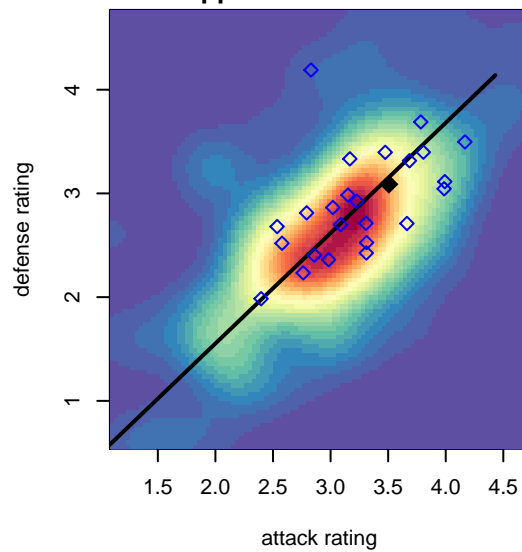

**attack and defense rating
relative to others at age
and all opponents in last 13 months**