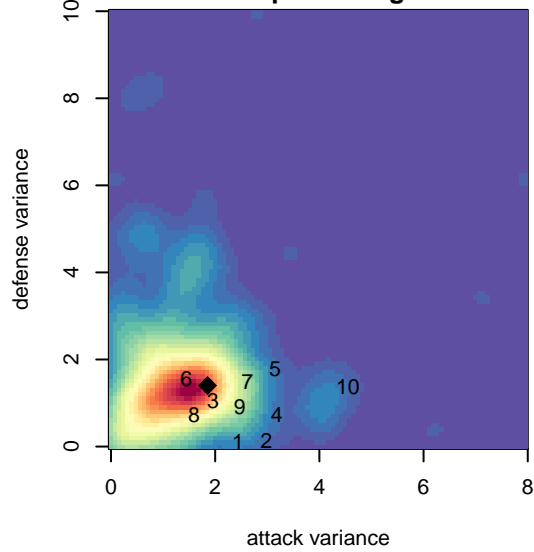

FPSC Fury Black B00

Franklin Pierce SC
 Tacoma, WA
 B00 total strength=1752
 attack=33.33 defense=21.95
 fall league = PSPL WNPL U18

alt names used:
 FPSC Fury B00 Black
 FPSC FURY B00 BLACK
 FPSC FURY B00 BLACK (WA)
 FPSC FURY B00 BLACK (WA)
 FPSC Fury B00 Black
 FPSC Fury B00 Black

FPSC Fury Black B00
 Dots are actual minus expected GF (blue circles) and GA (red triangles).
 Blue line is smoothed change in attack strength. Red is smoothed change in defense strength.

**attack and defense variance (black dot)
relative to other teams
and top 10 in region**