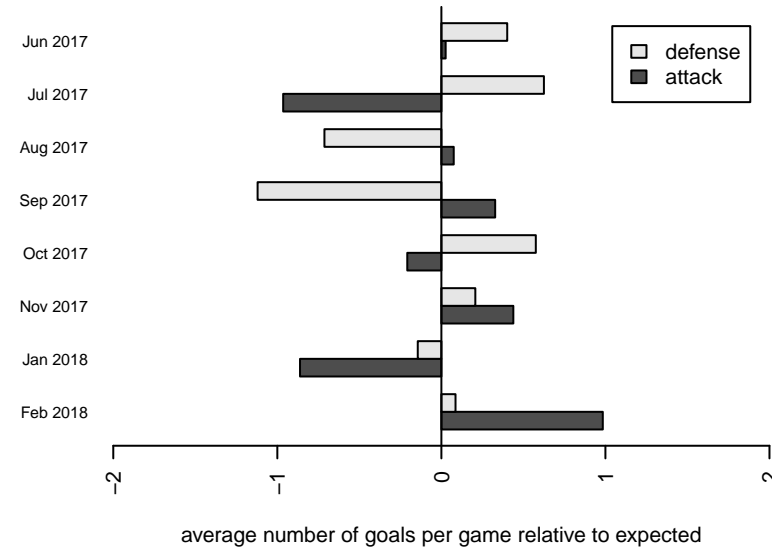

Performance relative to 13 month average