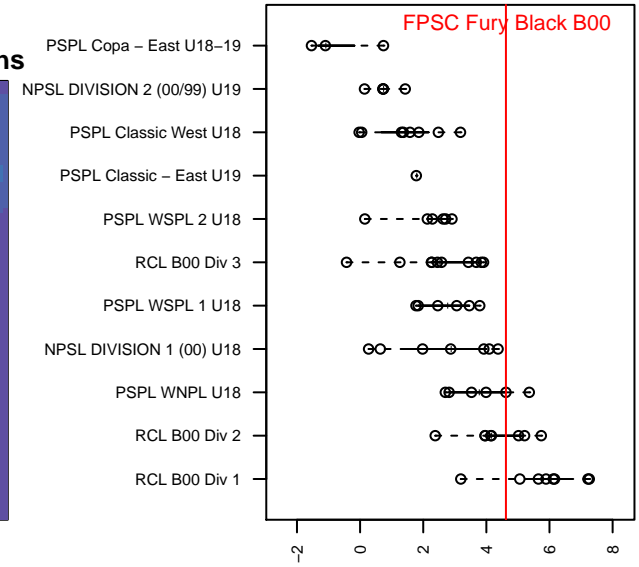

**attack and defense rating
relative to others at age
and all opponents in last 13 months**